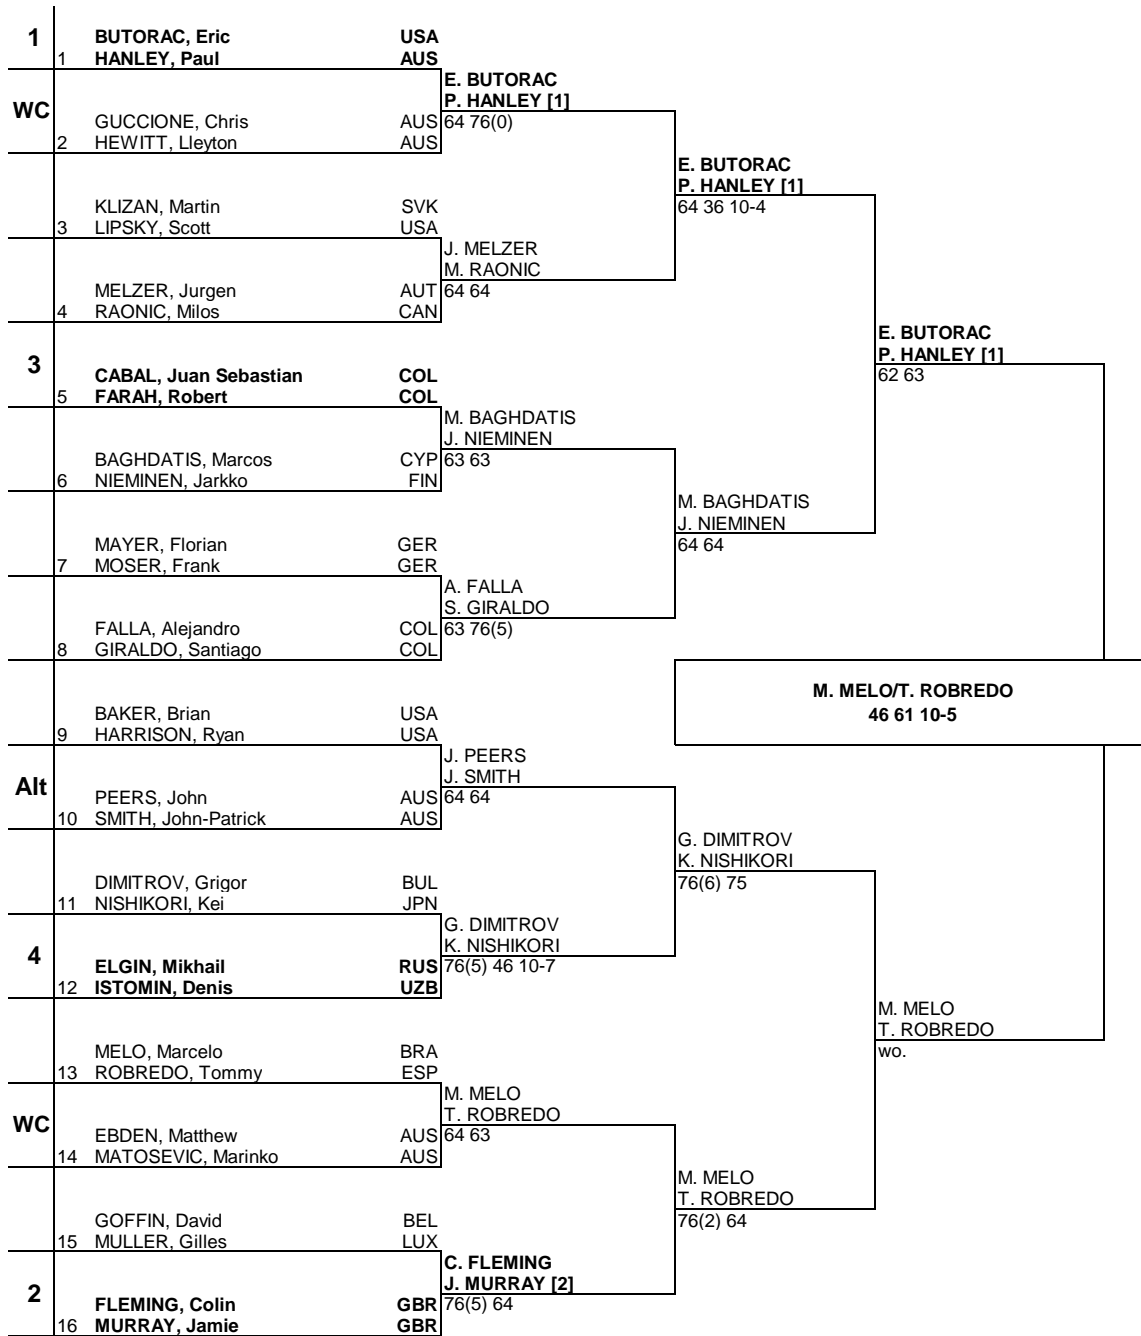

Brisbane International 2013

MAIN DRAW DOUBLES

Brisbane, Australia

30 Dec 2012 - 06 Jan 2013

Hard, Plexicushion

\$436,630

339

ATP Tour © Copyright 2006

Seeded Players	Rank	Prize Money (Per Team)	Pts.	Alternates	Retirements/W.O.
1 BUTORAC, Eric / HANLEY, Paul	77	Winner \$23,950	250	J. Smith / J. Peers - R. Stepanek (Eye infection)	G. Dimitrov / K. Nishikori - K. Nishikori (Left knee)
2 FLEMING, Colin / MURRAY, Jamie	102	Finalist \$12,590	150		
3 CABAL, Juan Sebastian / FARAH, Robert	110	Semi-Finalist \$6,820	90		
4 ELGIN, Mikhail / ISTOMIN, Denis	116	Quarter-Finalist \$3,900	45		
FOLLOW LIVE SCORING AT www.ATPWorldTour.com		First Round \$2,290	0		
Last Direct Acceptance				ATP Supervisor	
Advanced 113/On Site 123				Lars Graff	