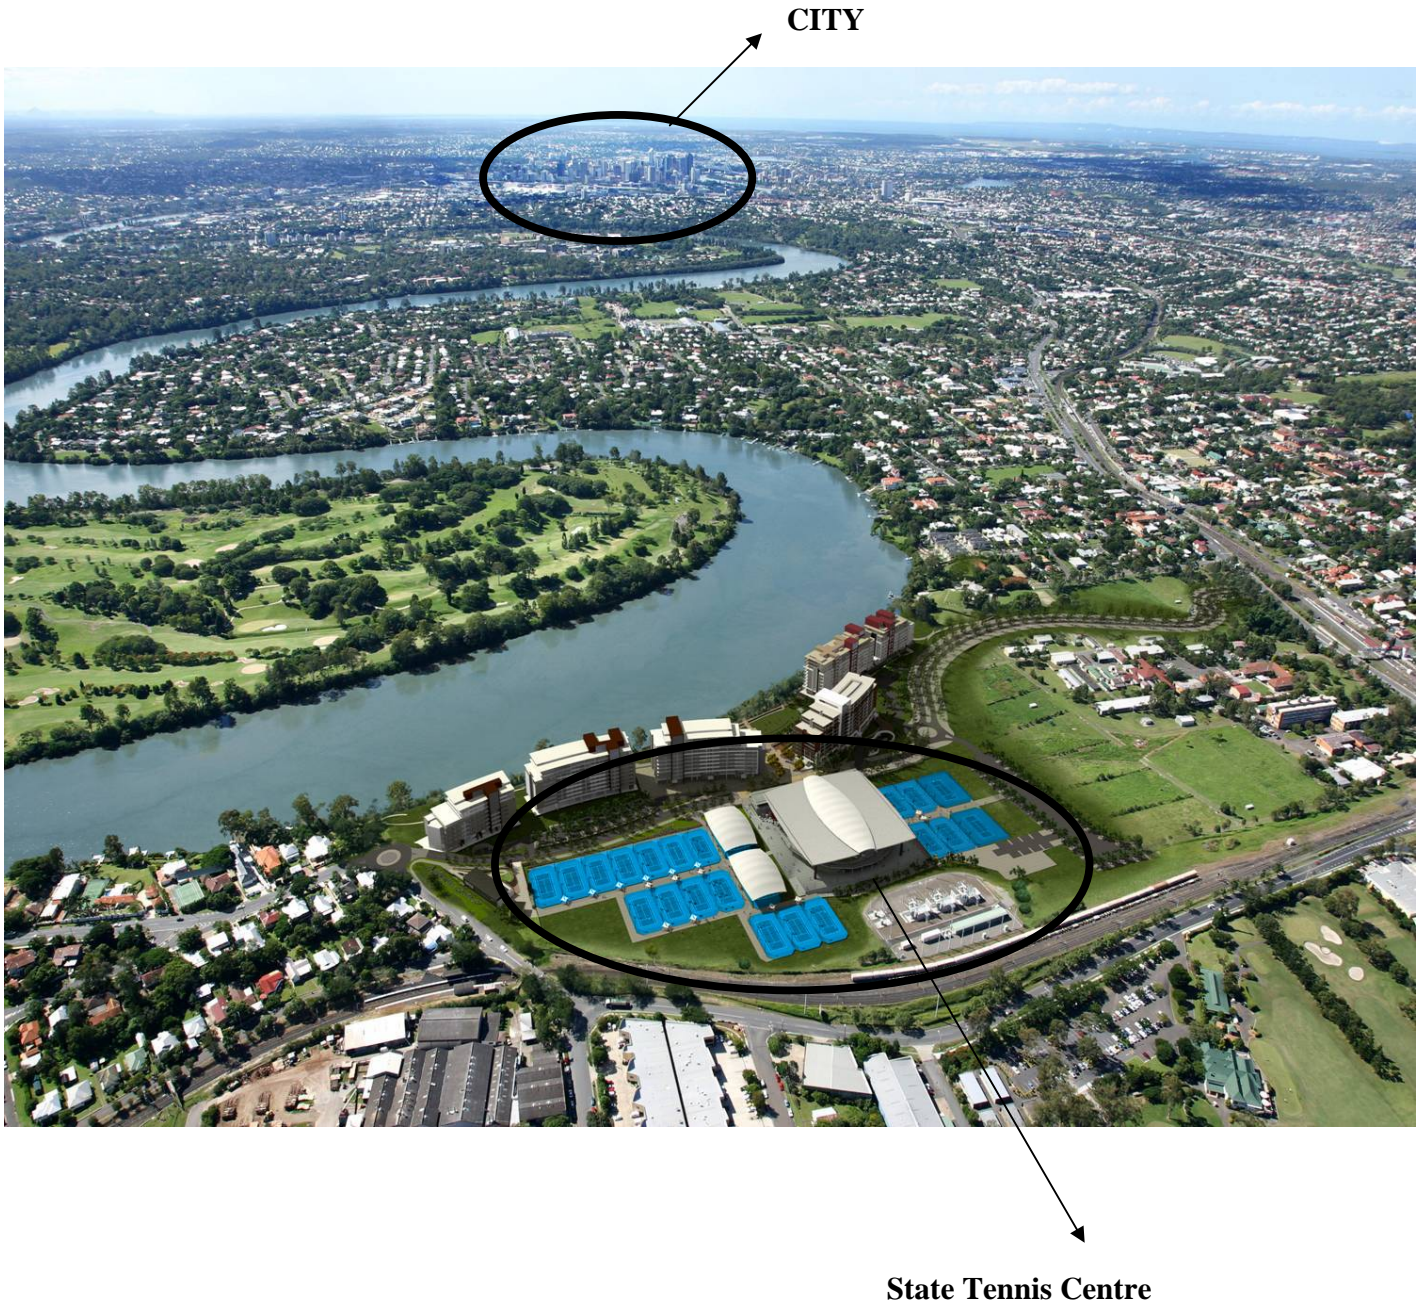

## Where is the Queensland State Tennis Centre?

The Queensland State Tennis Centre is located in Softstone Street, Tennyson, Brisbane, which is approximately seven kilometres from Brisbane's CBD.

## Catching the train to the Brisbane International is easy

Trains run from Central, Roma and Southbank Stations to Yeerongpilly every half hour.

Lines from Ipswich to Corinda also run every half hour.