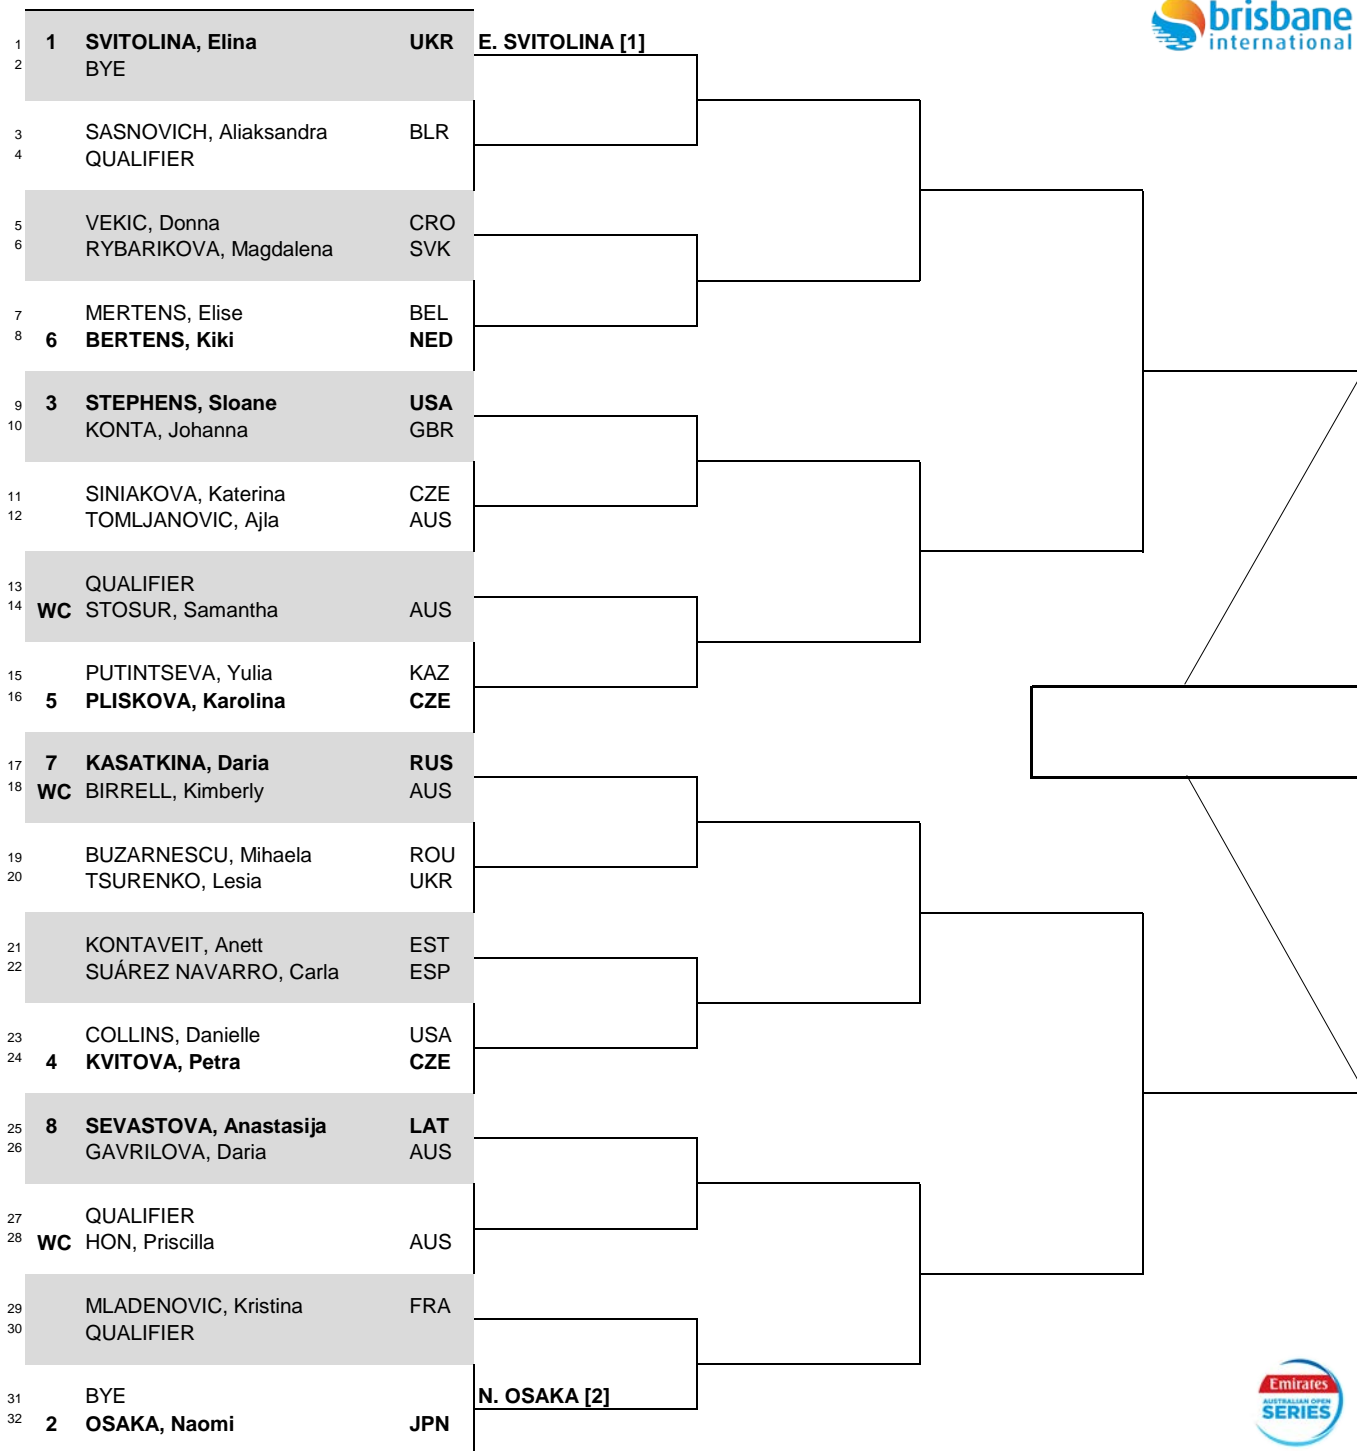

# Brisbane International

CITY, COUNTRY  
Brisbane, Australia

TOURNAMENT DATES  
28 Dec 2018 - 06 Jan 2019

SURFACE  
Hard, Plexicushion

TOTAL FINANCIAL COMMITMENT  
\$1,000,000

STATUS		NAT		MAIN DRAW SINGLES
--------	--	-----	--	-------------------

WTA TOUR, Inc. © Copyright 2018

SEEDED PLAYERS	RANK	PRIZE MONEY	POINTS	ALTERNATES / LUCKY LOSERS	RETIREMENTS/WALKOVERS
1 SVITOLINA, Elina	4	WINNER	\$188,280	470	
2 OSAKA, Naomi	5	FINALIST	\$100,580	305	
3 STEPHENS, Sloane	6	SEMI-FINALIST	\$53,665	185	
4 KVITOVA, Petra	7	QUARTER-FINALIST	\$23,685	100	
5 PLISKOVA, Karolina	8	SECOND ROUND	\$12,705	55	
6 BERTENS, Kiki	9	FIRST ROUND	\$6,940	1	
7 KASATKINA, Daria	10	FOLLOW LIVE SCORING AT			
8 SEVASTOVA, Anastasija	11	www.WTATENNIS.com			
LAST DIRECT ACCEPTANCE		RYBARIKOVA - 49	WTA SUPERVISOR(S)		Donna Kelso