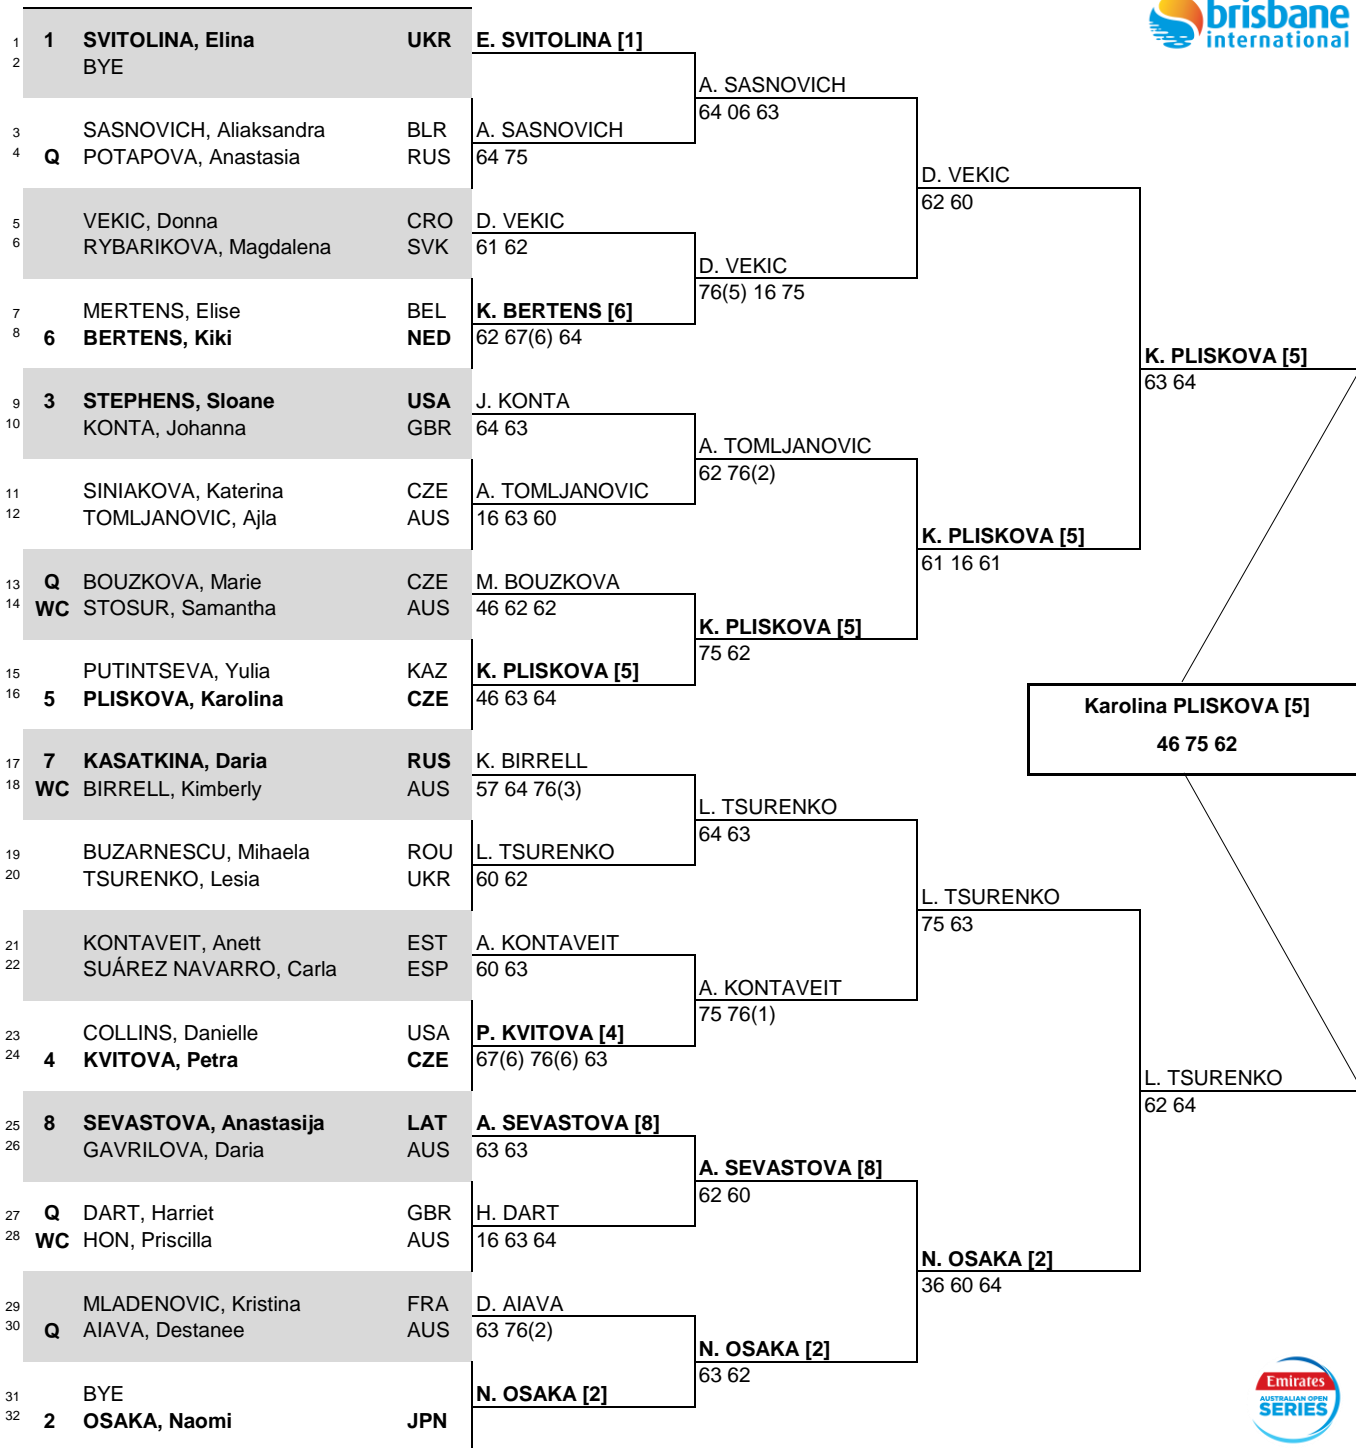

Brisbane International

CITY, COUNTRY
Brisbane, Australia

TOURNAMENT DATES
28 Dec 2018 - 06 Jan 2019

SURFACE
Hard, Plexicushion

TOTAL FINANCIAL COMMITMENT
\$1,000,000

STATUS	NAT	MAIN DRAW SINGLES
--------	-----	-------------------

WTA TOUR, Inc. © Copyright 2018

SEEDED PLAYERS	RANK	PRIZE MONEY	POINTS	ALTERNATES / LUCKY LOSERS	RETIREMENTS/WALKOVERS
1 SVITOLINA, Elina	4	WINNER	\$188,280	470	
2 OSAKA, Naomi	5	FINALIST	\$100,580	305	
3 STEPHENS, Sloane	6	SEMI-FINALIST	\$53,665	185	
4 KVI TOVA, Petra	7	QUARTER-FINALIST	\$23,685	100	WITHDRAWALS
5 PLISKOVA, Karolina	8	SECOND ROUND	\$12,705	55	
6 BERTENS, Kiki	9	FIRST ROUND	\$6,940	1	
7 KASATKINA, Daria	10	FOLLOW LIVE SCORING AT			
8 SEVASTOVA, Anastasija	11	www.WTATENNIS.com			
LAST DIRECT ACCEPTANCE		RYBARIKOVA - 49		WTA SUPERVISOR(S) Donna Kelso	